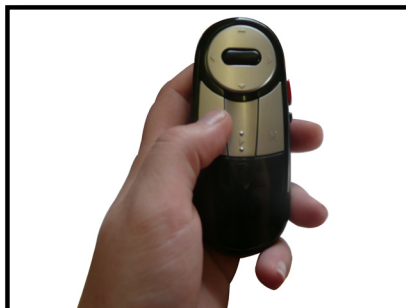

Portable Presentation Products

Genee Toolbar

The fantastic new Genee Tool bar works in conjunction with the Genee Slate, Interactive Whiteboards and Genee Vision visualiser. The Genee tool bar allows instant access to various captivating presentation tools.

Functions

- Laser Pointer
- Page up/down scroller
- Works as a wireless mouse
- Hotkeys of multimedia keyboard

The Click 2 Control is a fantastic tool for PowerPoint presentations! You don't need to stand beside your computer or have an additional person click the slide for you! It works as a laser pointer, a PC remote, a mouse, a multimedia keyboard. Click 2 Control comes with a transmitter and a USB receiver.

Specification

Remote control

- Frequency: 2.4G Hz
- Remote control distance: Within 10 metres, control from different angles
- Laser distance: More than 100 metres
- Battery: AAA x 2pcs
- Working voltage: 2.4 ~ 3.0V
- Standby current: 0.1mA
- Dimension: 104*46*22.5mm
- Weight: 35g